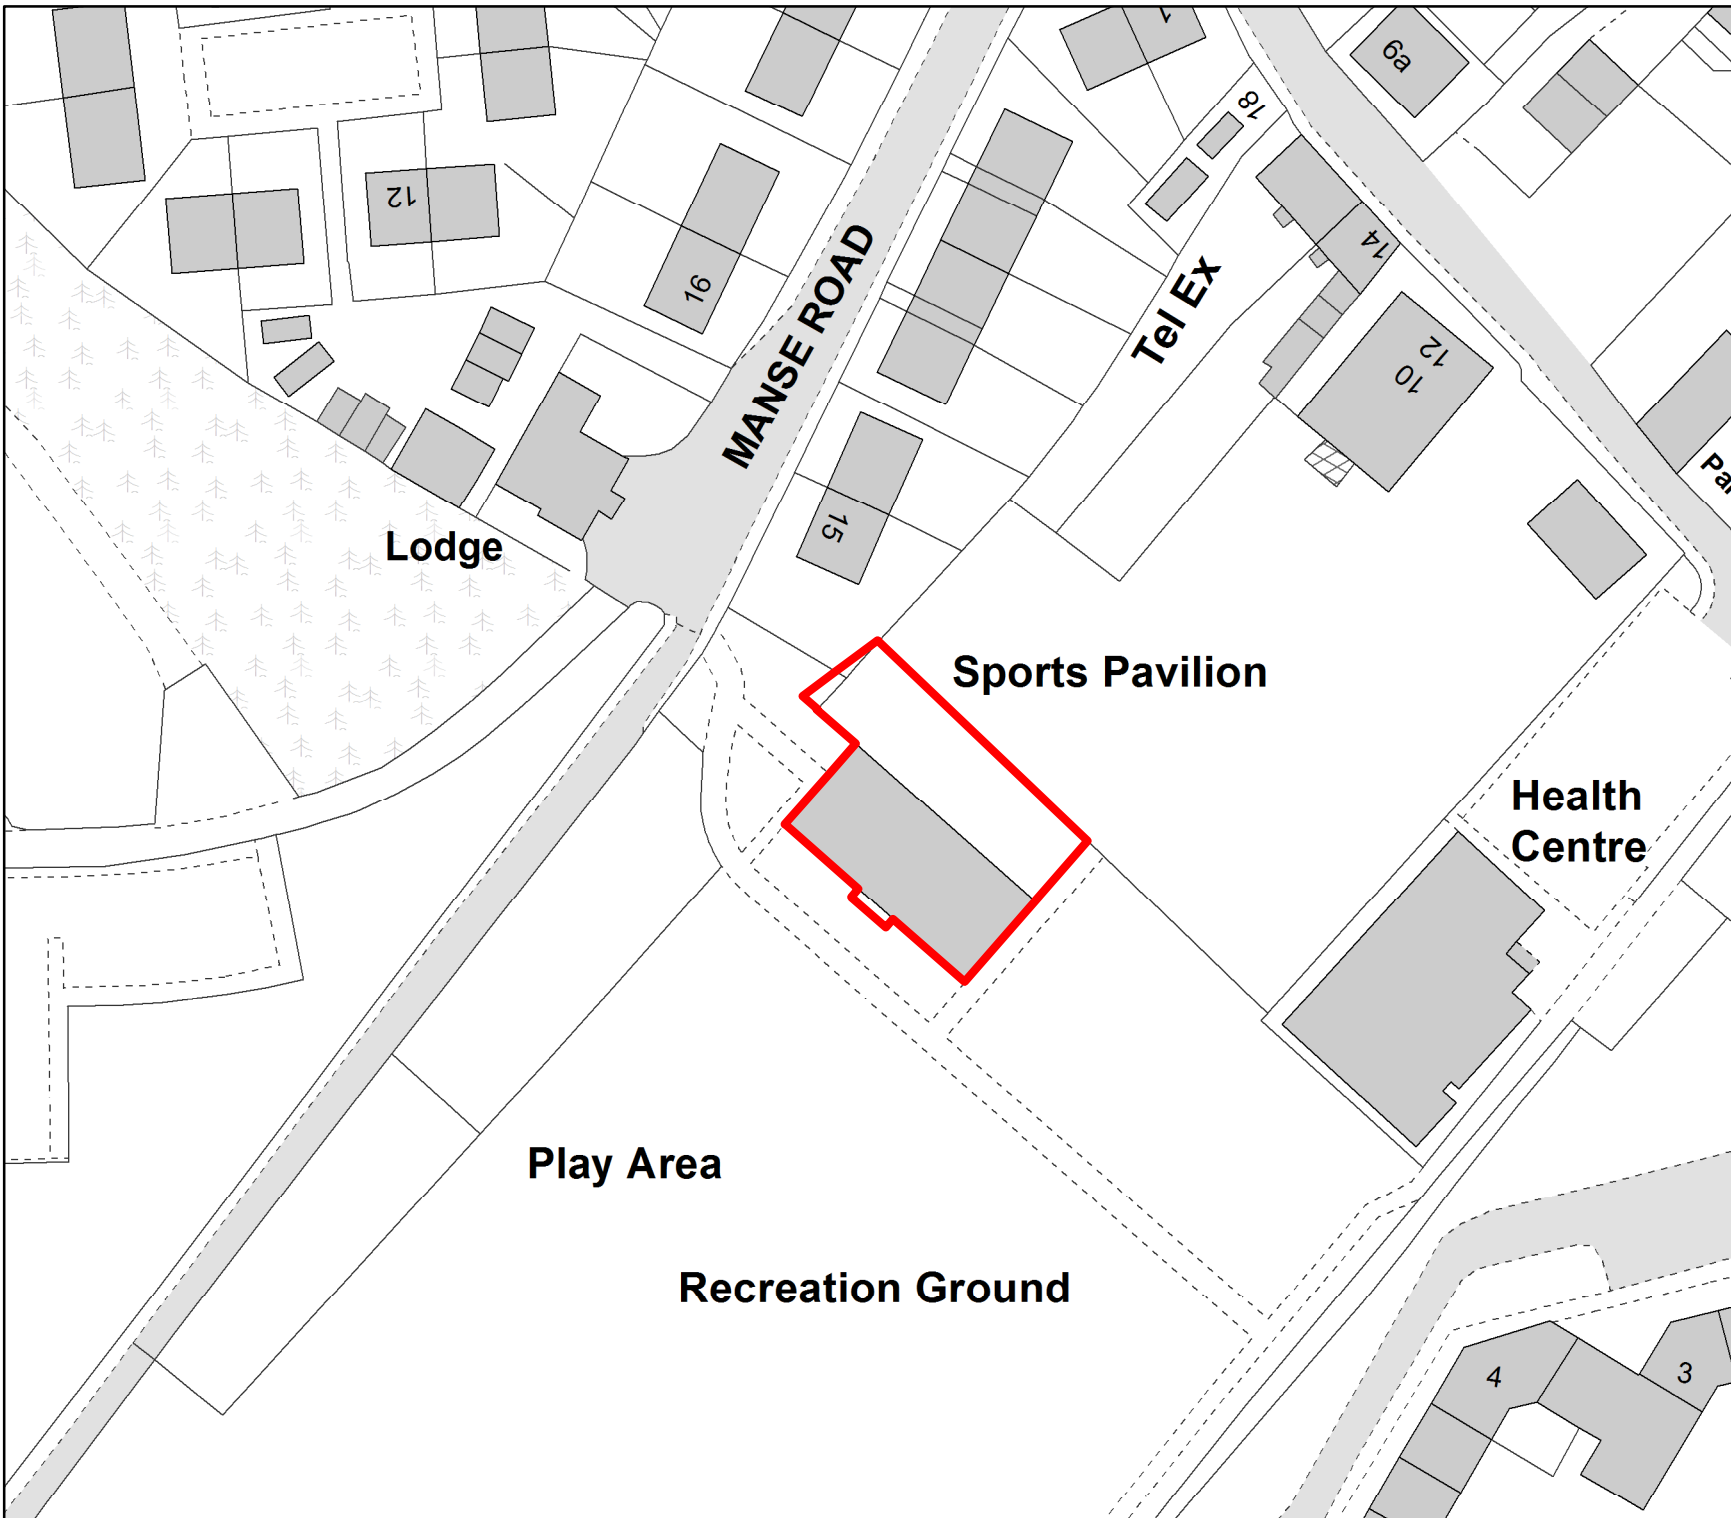

1:750

Site

**Pavilion Site
Manse Road
Lauder**

Area: 508.05 sq m o.t.

UPRN: LD017/20

This map has been prepared by
Estate Management
Commercial Services
Crown Copyright all rights reserved.
Scottish Borders Council, Licence
100023423, 2019.